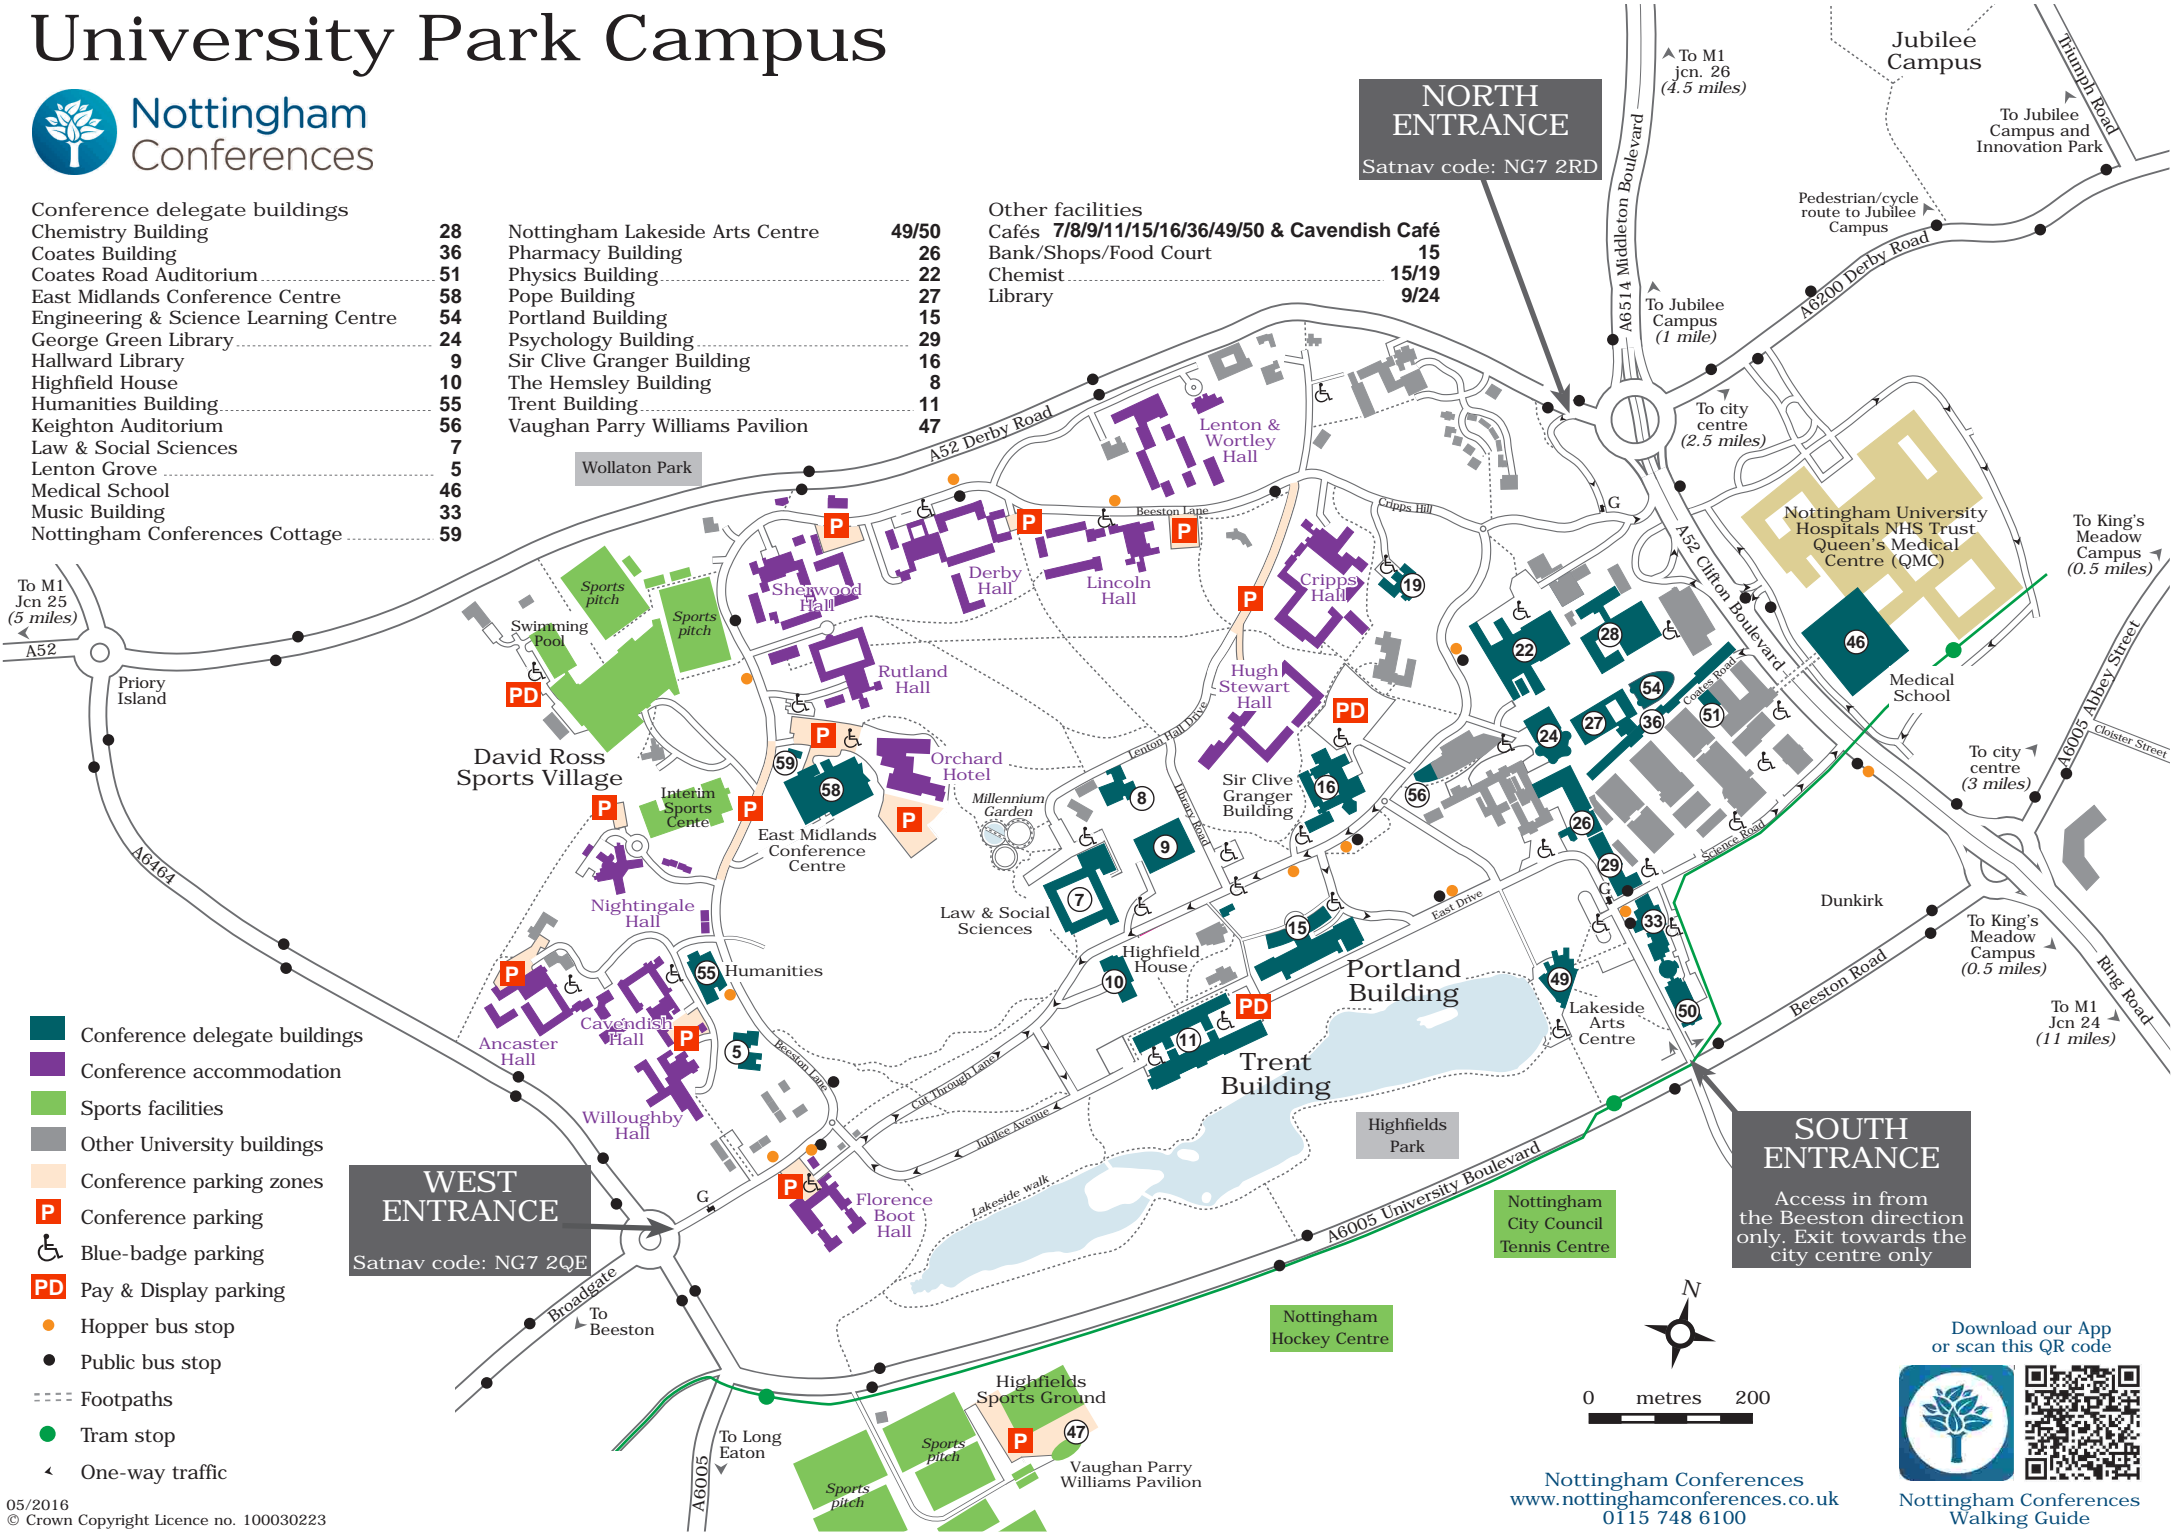

# University Park Campus

Conference delegate buildings	
Chemistry Building	28
Coates Building	36
Coates Road Auditorium	51
East Midlands Conference Centre	58
Engineering & Science Learning Centre	54
George Green Library	24
Hallward Library	9
Highfield House	10
Humanities Building	55
Keighton Auditorium	56
Law & Social Sciences	7
Lenton Grove	5
Medical School	46
Music Building	33
Nottingham Conferences Cottage	59

Other facilities	
Cafés	7/8/9/11/15/16/36/49/50 & Cavendish Café
Bank/Shops/Food Court	15
Chemist	15/19
Library	9/24

- Conference delegate buildings
- Conference accommodation
- Sports facilities
- Other University buildings
- Conference parking zones
- Conference parking
- Blue-badge parking
- Pay & Display parking
- Hopper bus stop
- Public bus stop
- Footpaths
- Tram stop
- One-way traffic

**WEST ENTRANCE**  
Satnav code: NG7 2QE

**NORTH ENTRANCE**  
Satnav code: NG7 2RD

**SOUTH ENTRANCE**  
Access in from the Beeston direction only. Exit towards the city centre only

Download our App or scan this QR code

Nottingham Conferences Walking Guide